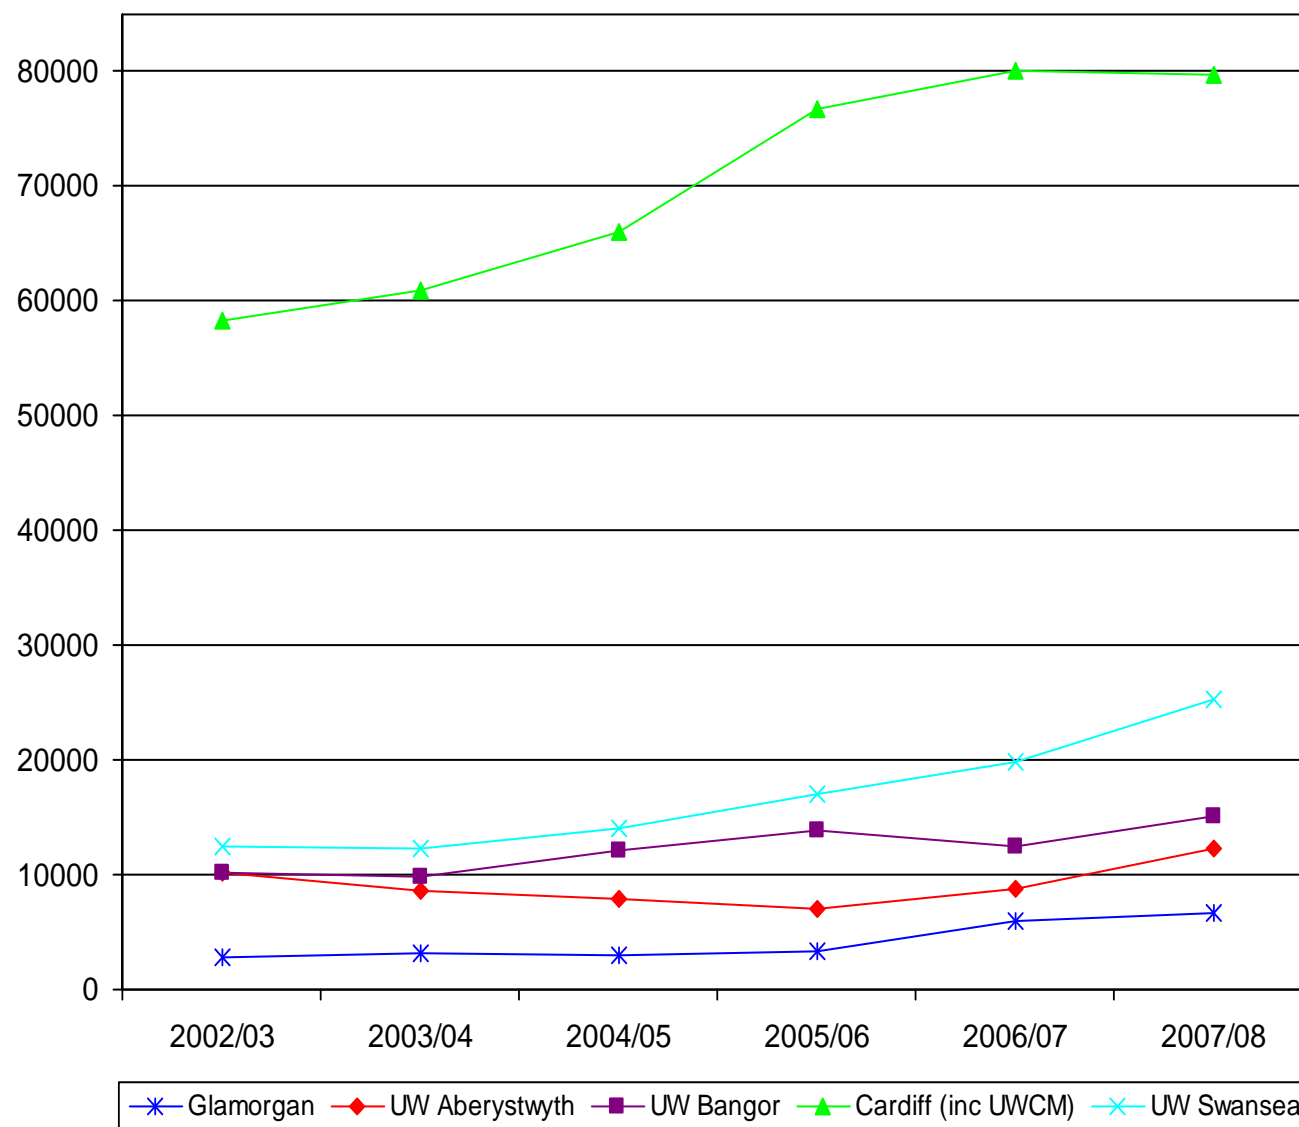

Total Levels of External Research Income in Welsh HEIs 2002-08 (excluding recurrent funding)

Total Levels of Research Council Income in Welsh HEIs 2002-08