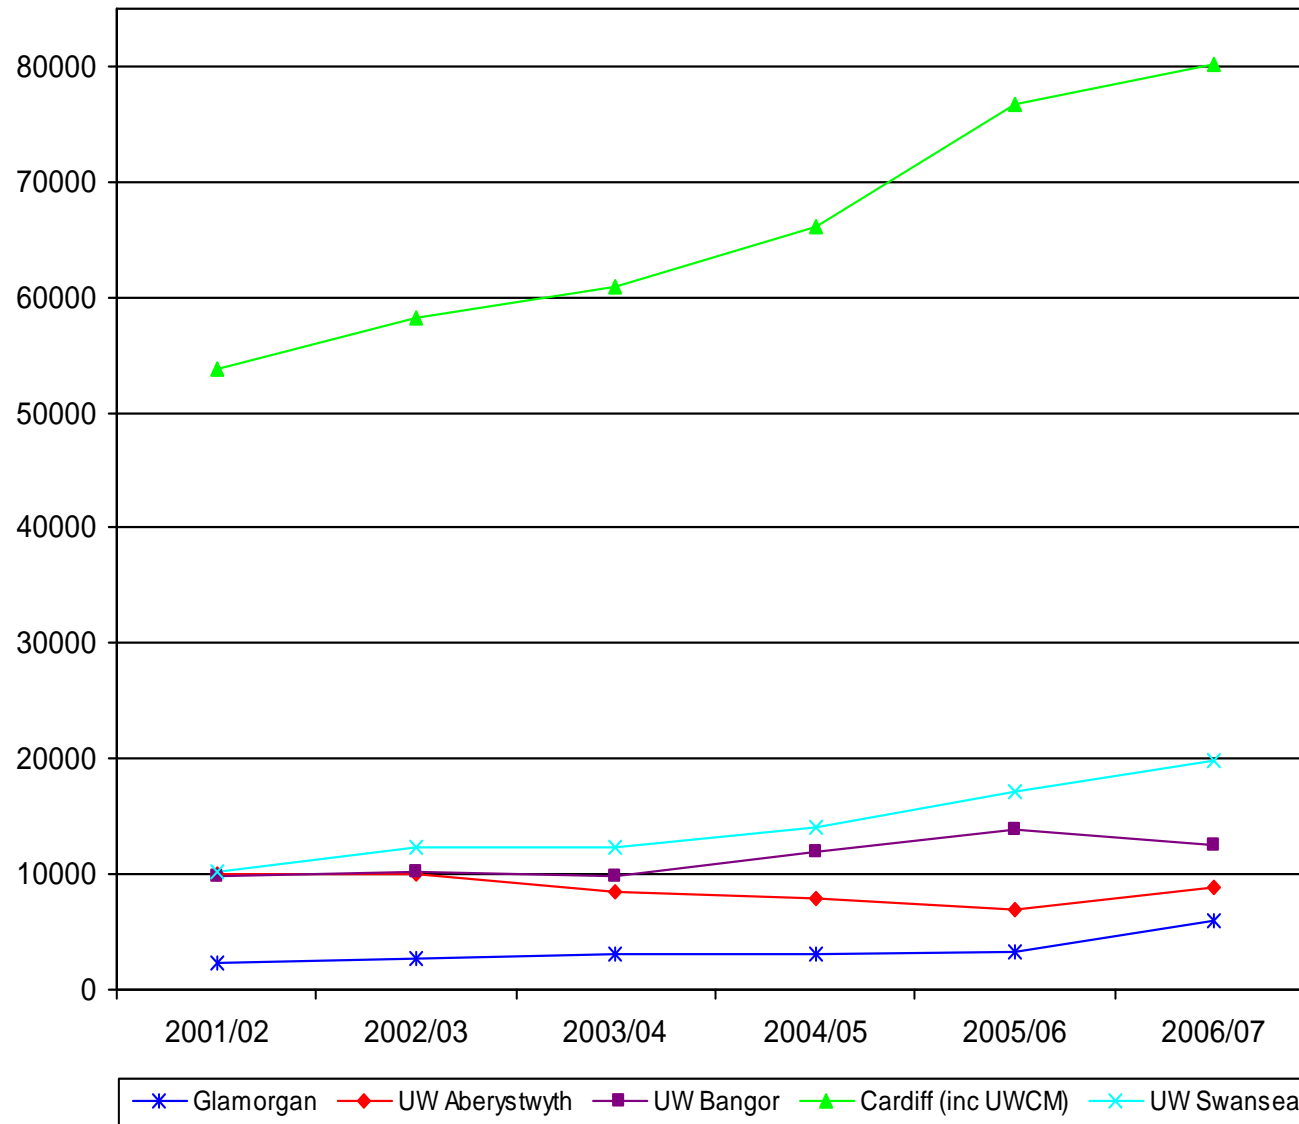

Levels of Total Research Income in Welsh HEIs 2001-2007
(excluding recurrent funding)

Levels of Total Research Council Income in Welsh HEIs 2001-2007