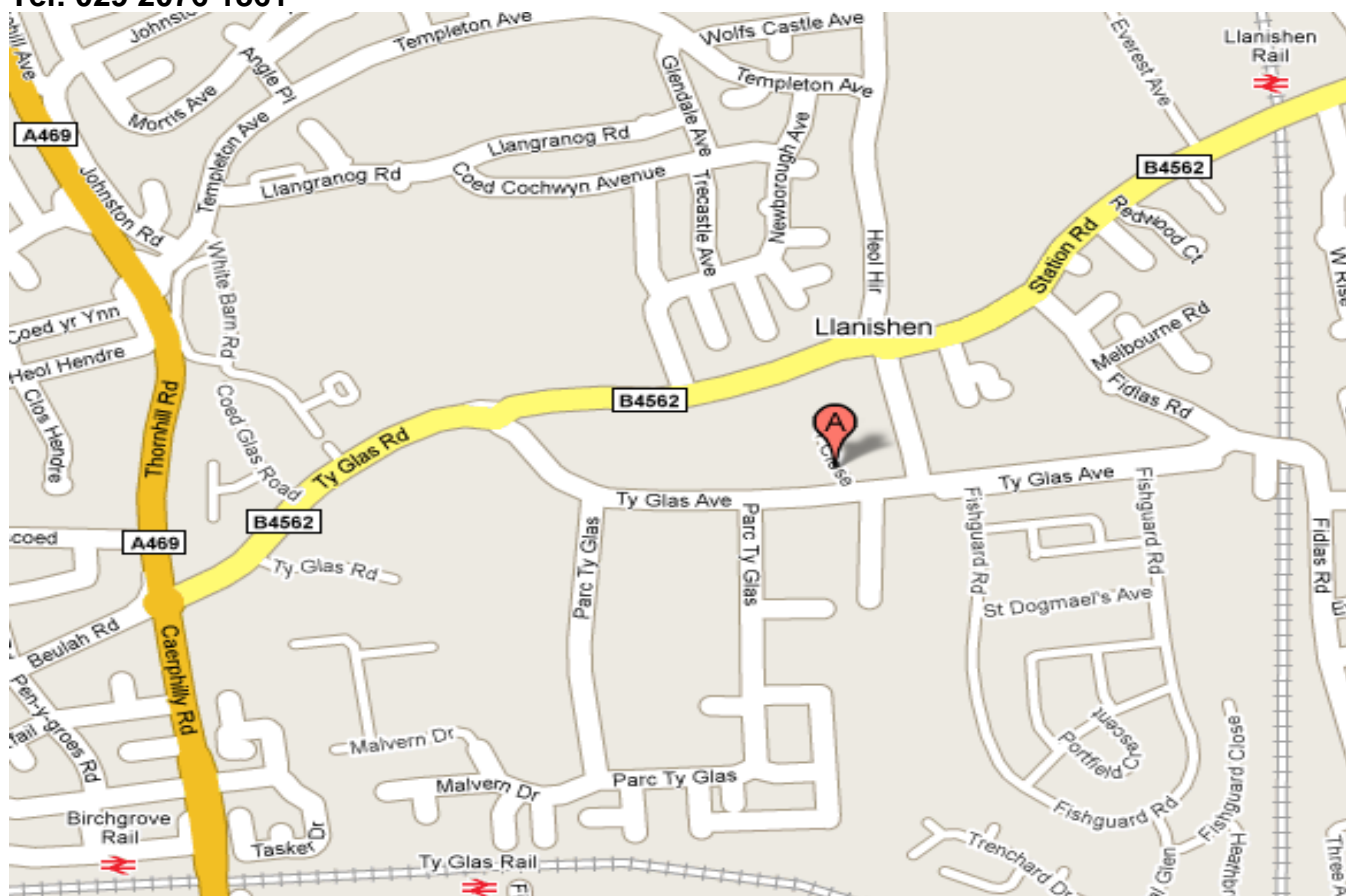

**By road - from the M4**

- Leave the M4 at Junction 32 in order to join Northern Avenue, (signposted A470 Cardiff).
- Immediately you join Northern Avenue turn left at traffic lights into Pantmawr Road.
- At the roundabout, turn right, after 400m take the 2nd turning into Heol Llanishen Fach.
- Turn right at the traffic lights on to Thornhill road.
- At the roundabout take the first left on to Tŷ Glas Road.
- Continue through three sets of traffic lights.
- We are the blue glass building opposite the Tŷ Glas public house, adjacent to the Leisure Centre.

**By road - from the South/ Central Cardiff**

- Leave the City Centre on the Kingsway / North Road (or join North Road from the A48(M) at the Gabalfa Interchange).
- Immediately after the interchange, take the A469 northwards (signposted Caerphilly).
- Continue straight on at four sets of traffic lights.
- At the roundabout take the third exit right on to Tŷ Glas Road.
- Continue through three sets of traffic lights.
- We are the blue glass building opposite the Tŷ Glas public house, adjacent to the Leisure Centre.

We are in the blue glass building opposite the Tŷ Glas public house, adjacent to the Leisure Centre.